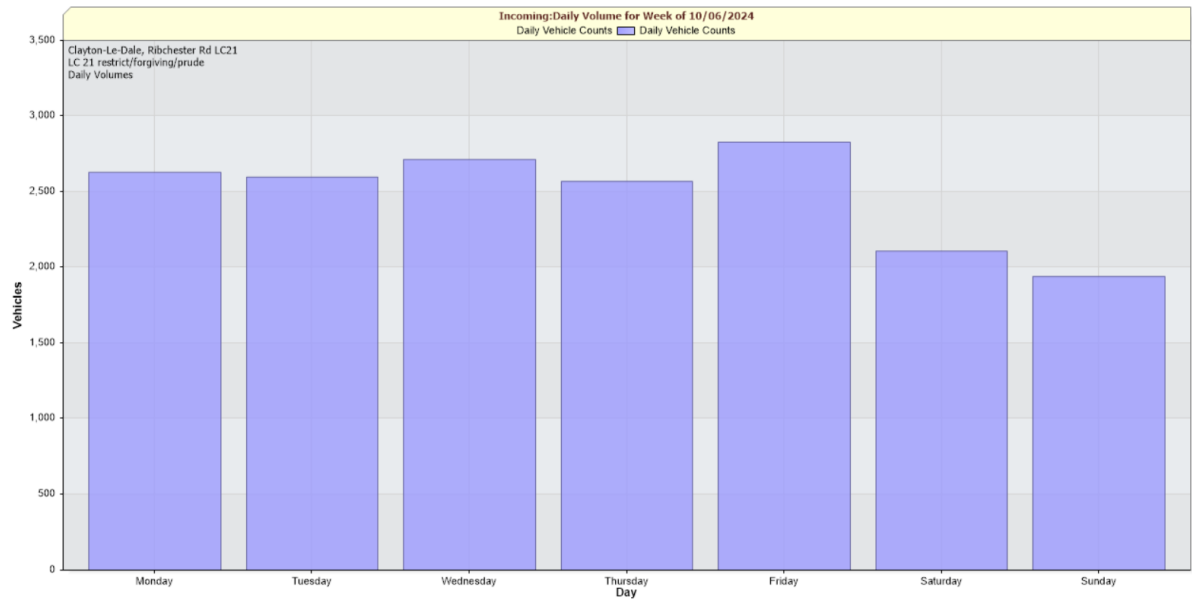

Project: Clayton-Le-Dale, Ribchester Rd LC21  
Location: Incoming  
Project Notes: LC 21 restrict/forgiving/prude  
Total Vehicles This Week: 8760 Vehicles

Select Week (Starting Monday): 03/06/2024  
10/06/2024  
17/06/2024  
24/06/2024

Project: Clayton-Le-Dale, Ribchester Rd LC21  
Location: Incoming  
Project Notes: LC 21 restrict/forgiving/prude  
Total Vehicles This Week: 17388 Vehicles

Select Week (Starting Monday): 03/06/2024  
10/06/2024  
17/06/2024  
24/06/2024