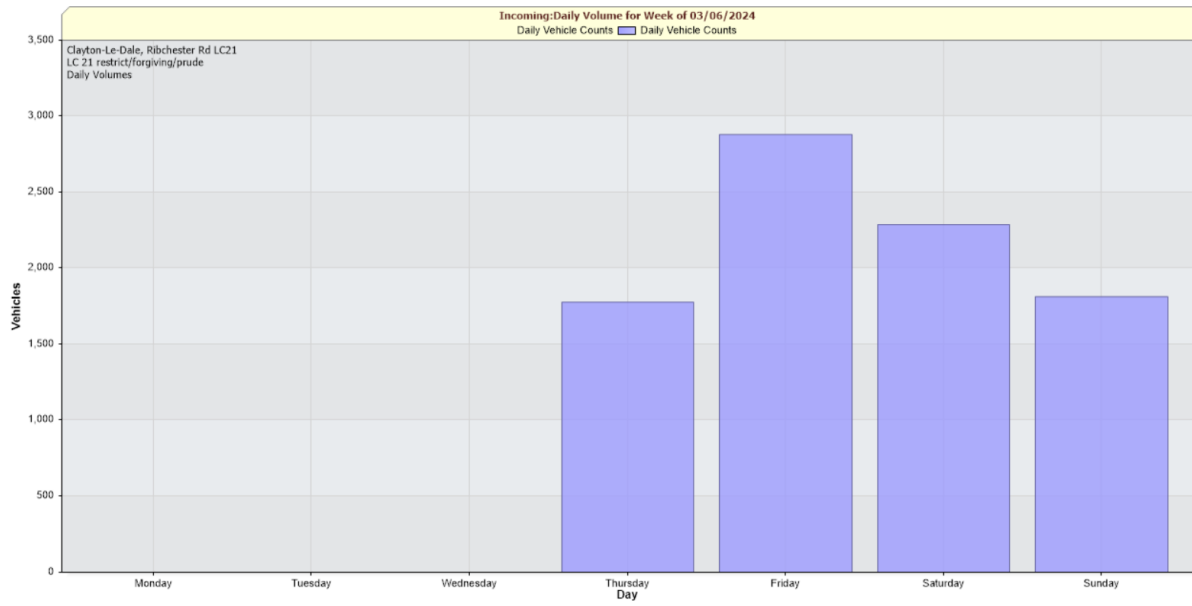

Project: Clayton-Le-Dale, Ribchester Rd LC21  
Location: Incoming  
Project Notes: LC 21 restrict/forgiving/prude  
Total Vehicles This Week: 17388 Vehicles

Select Week (Starting Monday): 03/06/2024  
10/06/2024  
17/06/2024  
24/06/2024