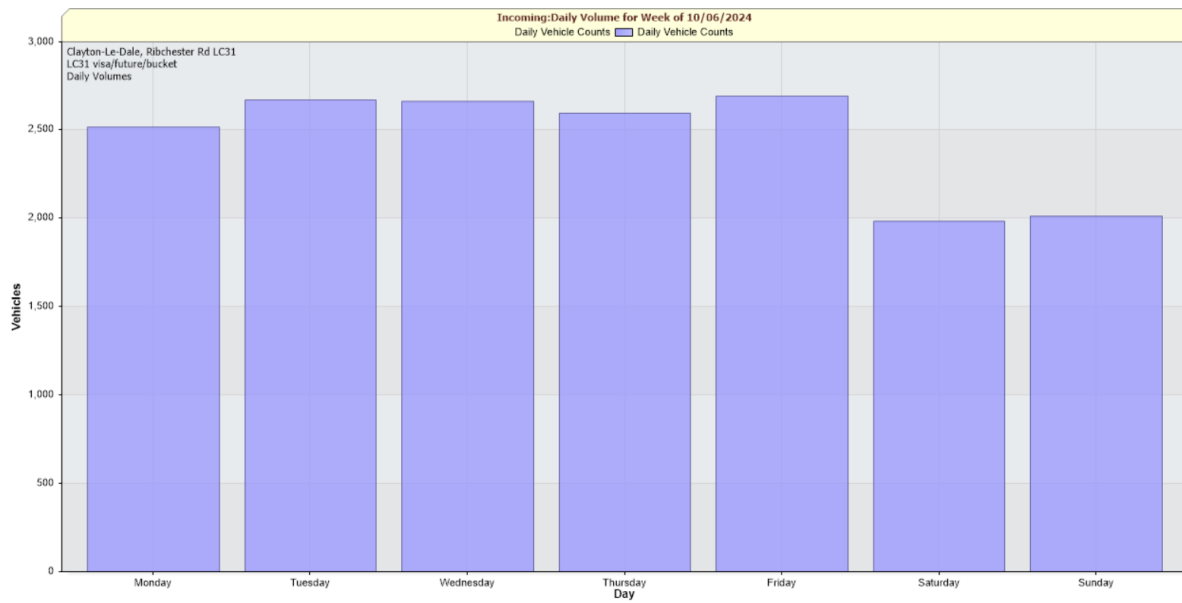

Project: Clayton-Le-Dale, Ribchester Rd LC31
Location: Incoming
Project Notes: LC31 visa/future/bucket

Select Week (Starting Monday):
03/06/2024
10/06/2024
17/06/2024
24/06/2024

Total Vehicles This Week: 17145 Vehicles