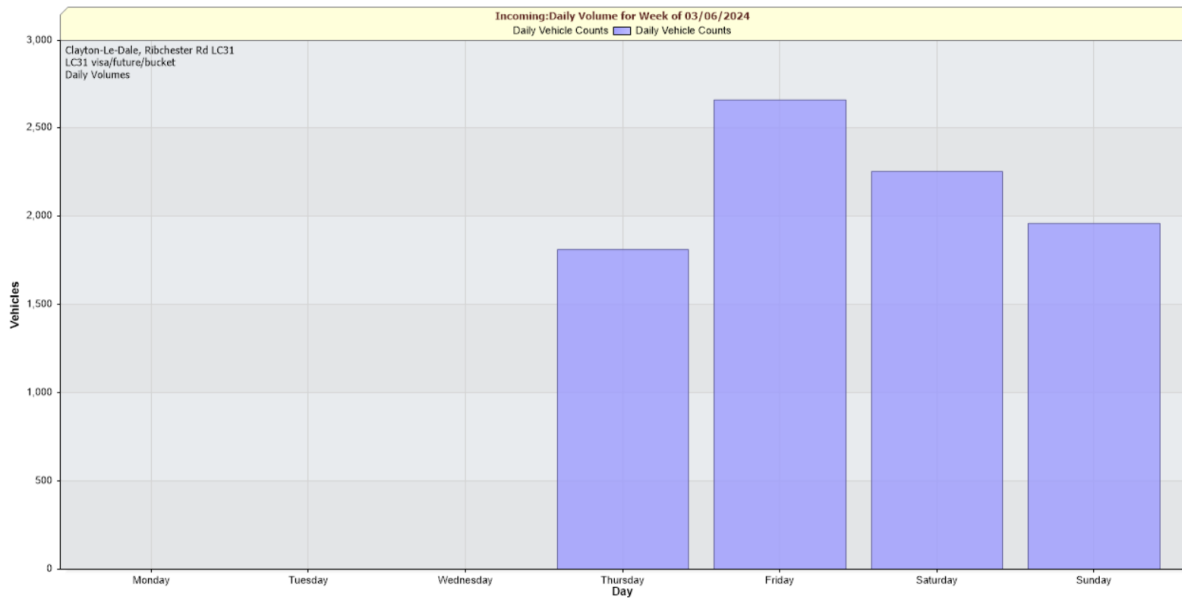

Project: Clayton-Le-Dale, Ribchester Rd LC31
Location: Incoming
Project Notes: LC31 visa/future/bucket

Select Week (Starting Monday):
03/06/2024
10/06/2024
17/06/2024
24/06/2024

Total Vehicles This Week: 17145 Vehicles